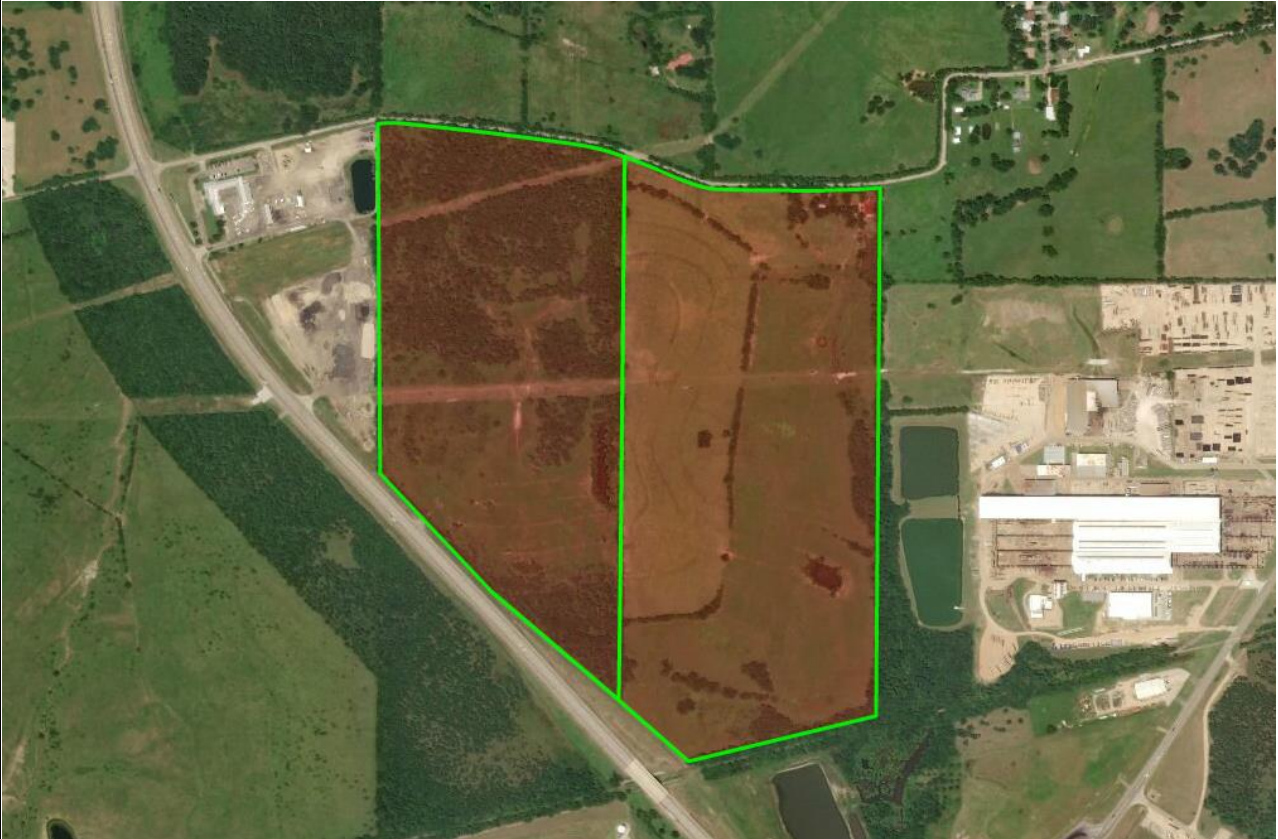

SW INDUSTRIAL PARK: 153.21 ACRES

(903) 784-6964 parisedc@paristexasusa.com

- 153.21 acres
- Phase I Environmental Survey and Geotechnical surveys available
- Power (3-phase), water, sewer, and gas ready
- Owner – Paris EDC
- Location: [SW Industrial Park](#)
- Expedited Permitting